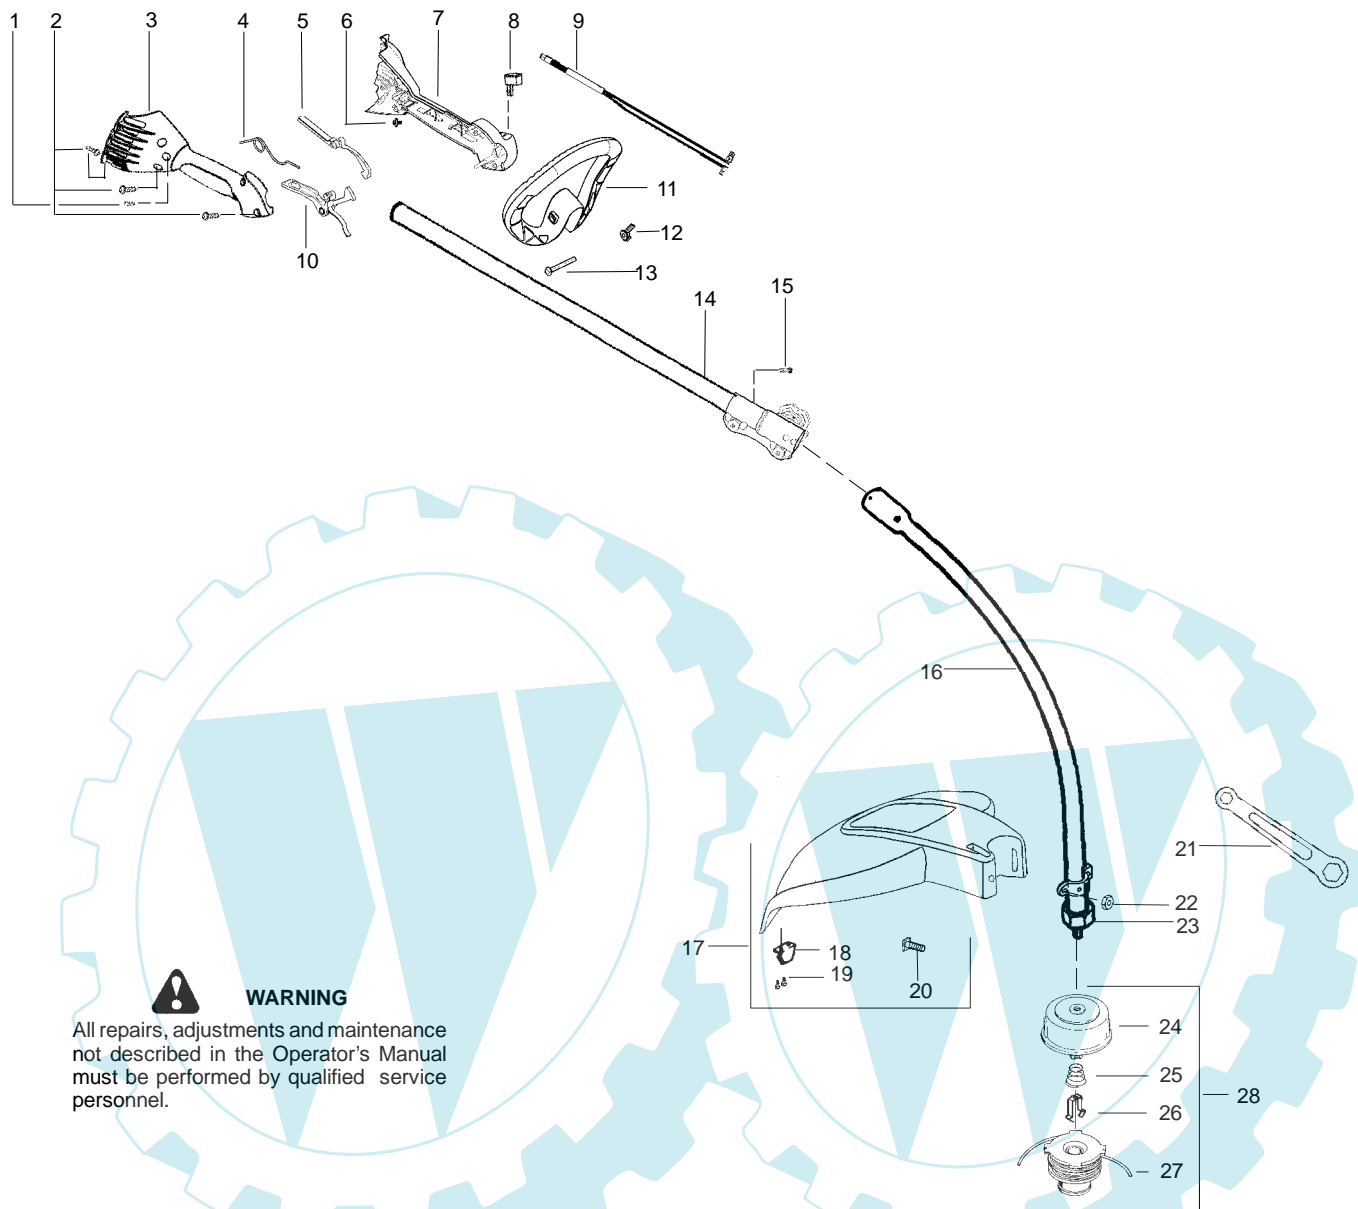

PARTS LIST NO. 530165283		PARTNER PARTS LIST	MODEL(s) T281
DATE 3/28/05	Replaces 3/18/05 - 530165283-01		Note: Illustration may differ from actual model due to design changes

WARNING
All repairs, adjustments and maintenance not described in the Operator's Manual must be performed by qualified service personnel.

Ref.	Part No.	Description	Ref.	Part No.	Description
1.	530015805	Screw-Alignment	21.	530056401	Wrench
2.	530015886	Screw-handle/fan hsg	22.	530015197	Nut
3.	545018902	Hsg.-Throttle (Right)	23.	530057559	Dustcup
4.	530016473	Spring-Lockout	24.	530095776	Assy-Hub/Arbor
5.	545017601	Lockout-Throttle	25.	530053241	Spring-Return
6.	530016326	Screw	26.	530401957	Retainer-Spool
7.	545018702	Hsg.-Throttle (Left)	27.	530095845	Assy-Wound Spool
8.	530069572	Kit-Switch	28.	530095846	Assy-TNG VI 5/16" -RH 2x
9.	530058843	Assy-Front Wire	Not Shown		
10.	545017701	Assy-Trigger	---		Manual-Operator
11.	530058754	Handle-Assist	530165934		Scan
12.	530016152	Wingnut	530165948		Euro
13.	530015786	Bolt	530165950		Euro II
14. ✓	545024801	Kit-Upper Shaft Assy. (incl. flex shaft & coupler)	530165949		Euro III
15.	530016344	Screw	530165953		Euro IV
16.	530071929	Kit-Lower Shaft Assy.(incl. flex shaft)	530165951		Euro V
17. ✓	530071949	Kit-Shield Ass'y.(Incl.18,19,20,21,22)	530165952		Turkish
18.	530052286	Line Limiter	530150143		Decal-Warning
19.	530015814	Screw-Line Limiter	530150315		Decal-Shaft
20.	530015820	Bolt			

✓ = NEW PART NUMBER FOR THIS IPL

★ = REFER TO THE SERVICE REFERENCE INDICATED FOR MORE INFORMATION. (LOCATED AT END OF IPL)

PARTS LIST NO. 530165283		PARTNER PARTS LIST	MODEL(s) T281
DATE 3/28/05	Replaces 3/18/05 - 530165283-01		Note: Illustration may differ from actual model due to design changes

✓ = NEW PART NUMBER FOR THIS IPL

★ = REFER TO THE SERVICE REFERENCE INDICATED FOR MORE INFORMATION. (LOCATED AT END OF IPL)