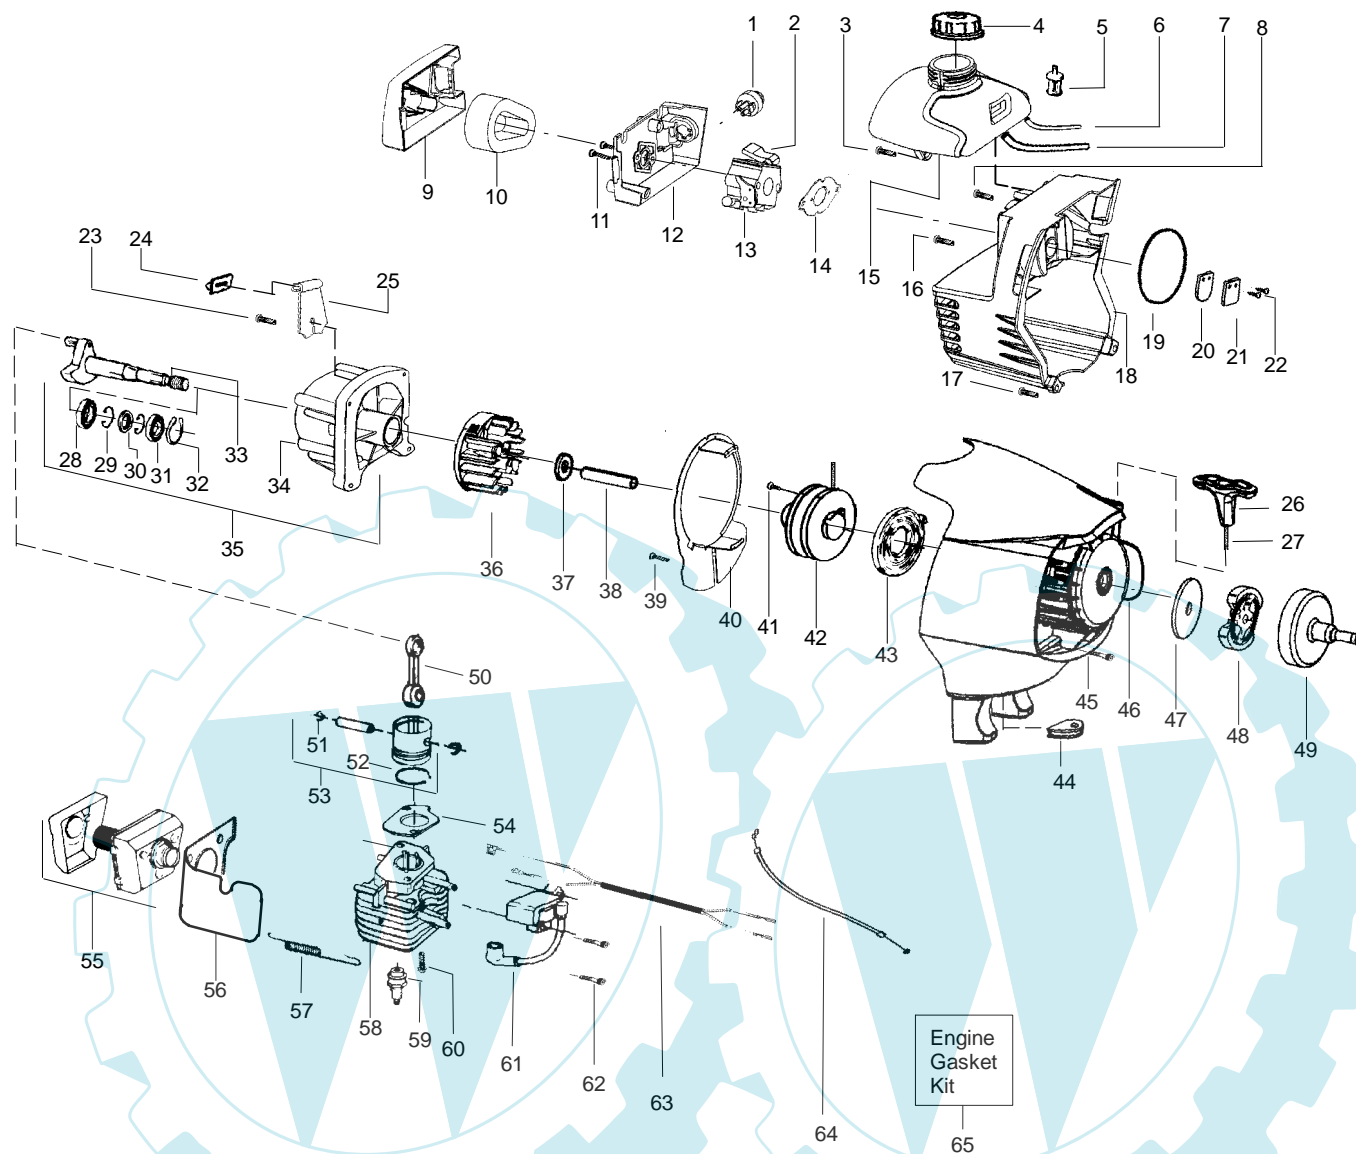

PARTS LIST NO. 530165283		PARTNER PARTS LIST	MODEL(s) T281
DATE 3/28/05	Replaces 3/18/05 - 530165283-01		Note: Illustration may differ from actual model due to design changes

WARNING
All repairs, adjustments and maintenance not described in the Operator's Manual must be performed by qualified service personnel.

Ref.	Part No.	Description	Ref.	Part No.	Description
1.	530015805	Screw-Alignment	21.	530056401	Wrench
2.	530015886	Screw-handle/fan hsg	22.	530015197	Nut
3.	545018902	Hsg.-Throttle (Right)	23.	530057559	Dustcup
4.	530016473	Spring-Lockout	24.	530095776	Assy-Hub/Arbor
5.	545017601	Lockout-Throttle	25.	530053241	Spring-Return
6.	530016326	Screw	26.	530401957	Retainer-Spool
7.	545018702	Hsg.-Throttle (Left)	27.	530095845	Assy-Wound Spool
8.	530069572	Kit-Switch	28.	530095846	Assy-TNG VI 5/16" -RH 2x
9.	530058843	Assy-Front Wire	Not Shown		
10.	545017701	Assy-Trigger	---		Manual-Operator
11.	530058754	Handle-Assist	530165934		Scan
12.	530016152	Wingnut	530165948		Euro
13.	530015786	Bolt	530165950		Euro II
14. ✓	545024801	Kit-Upper Shaft Assy. (incl. flex shaft & coupler)	530165949		Euro III
15.	530016344	Screw	530165953		Euro IV
16.	530071929	Kit-Lower Shaft Assy.(incl. flex shaft)	530165951		Euro V
17. ✓	530071949	Kit-Shield Ass'y.(Incl.18,19,20,21,22)	530165952		Turkish
18.	530052286	Line Limiter	530150143		Decal-Warning
19.	530015814	Screw-Line Limiter	530150315		Decal-Shaft
20.	530015820	Bolt			

✓ = NEW PART NUMBER FOR THIS IPL

★ = REFER TO THE SERVICE REFERENCE INDICATED FOR MORE INFORMATION. (LOCATED AT END OF IPL)

PARTS LIST NO. 530165283		PARTNER PARTS LIST	MODEL(s) T281
DATE 3/28/05	Replaces 3/18/05 - 530165283-01		Note: Illustration may differ from actual model due to design changes

✓ = NEW PART NUMBER FOR THIS IPL

★ = REFER TO THE SERVICE REFERENCE INDICATED FOR MORE INFORMATION. (LOCATED AT END OF IPL)